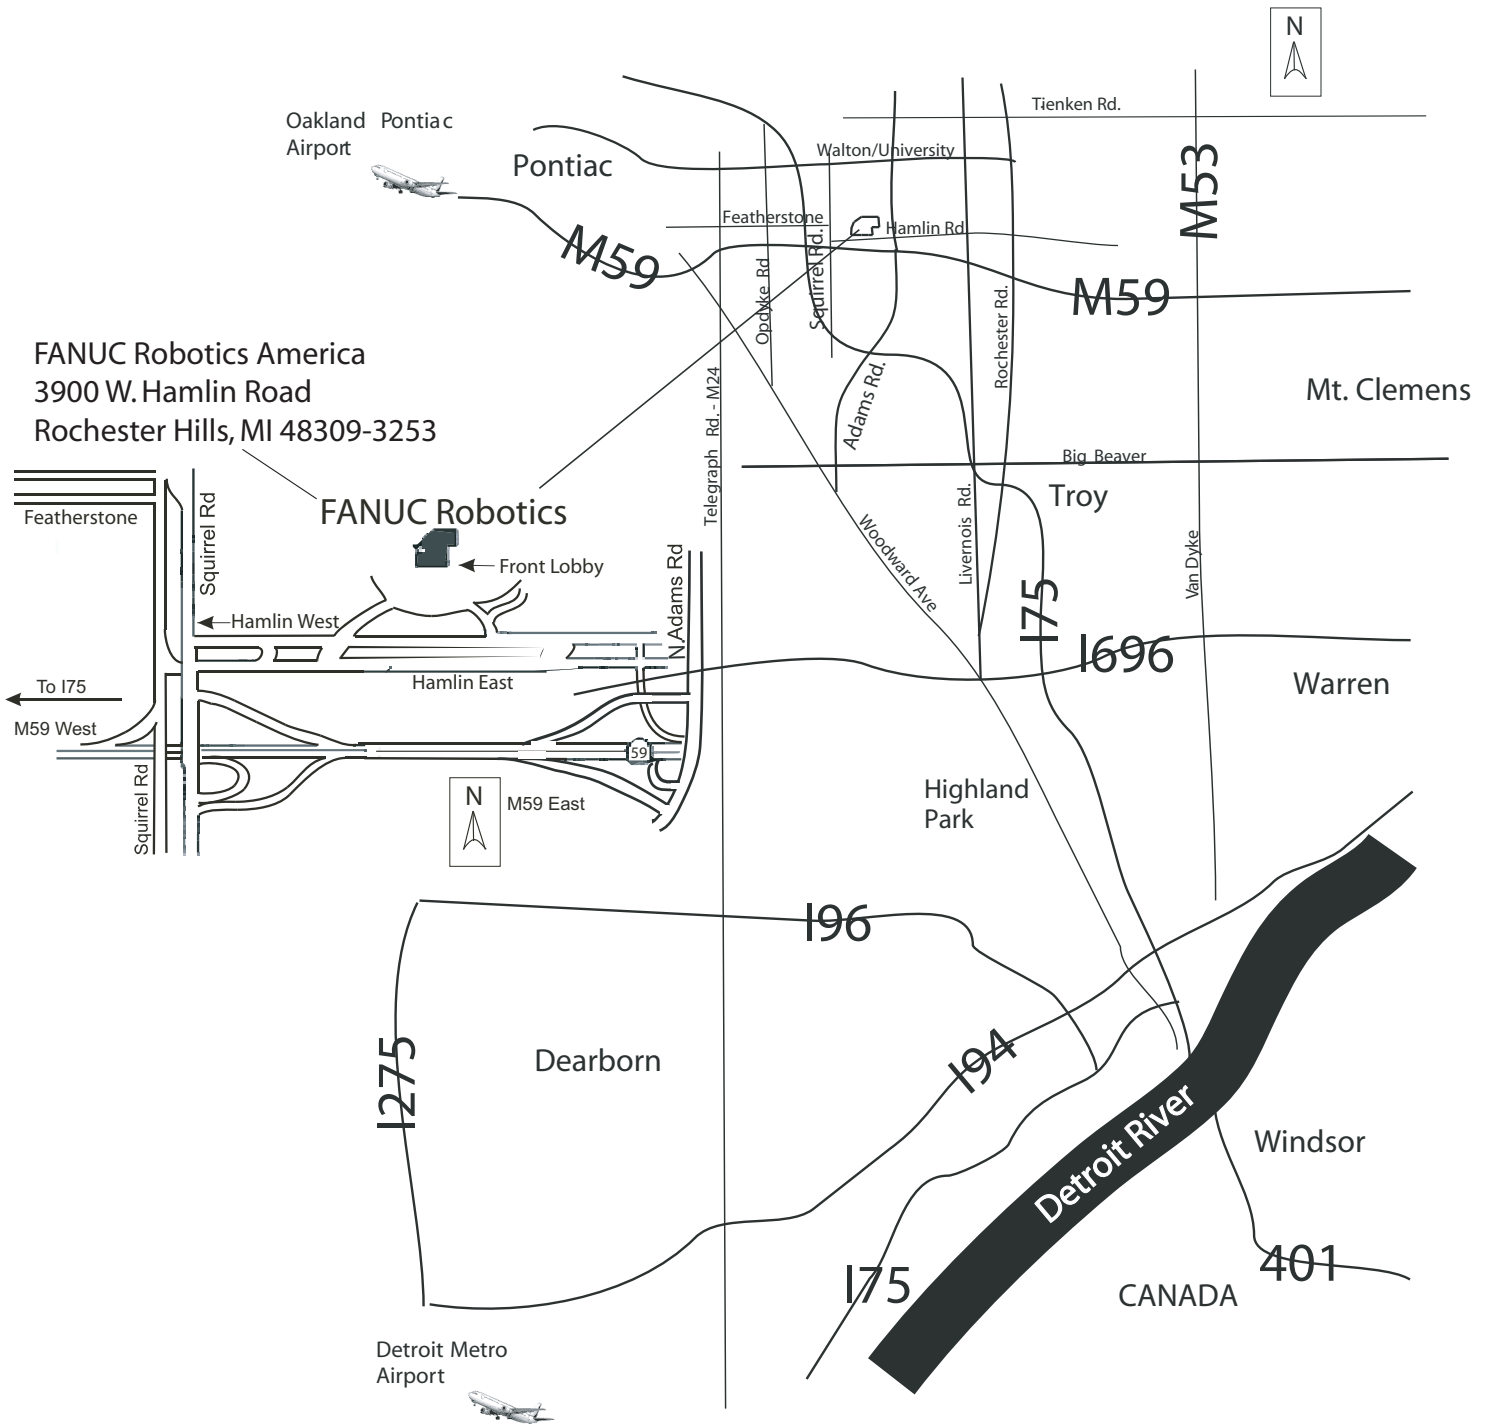

Rochester Hills, Michigan - Facility Map

From Oakland Pontiac Airport:
M59 East to North Squirrel (Exit 41). Take Hamlin Road East. Go approximately 1/2 mile. FANUC Robotics on north side of Hamlin.

From Detroit Metro Airport:
I-94 East to I-75 North to M59 East to North Squirrel Rd. Exit. Turn Right on Hamlin Rd. and go approximately 1/2 mile. FANUC Robotics on north side of Hamlin.

From Blue Water Bridge (Port Huron):
I94 West to M-59 West to Adams Exit. Left on Hamlin Road to FANUC Robotics. Turn right into parking lot.